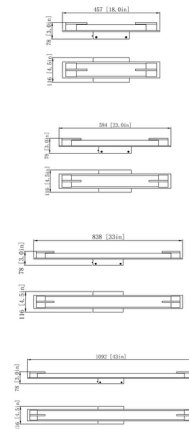

Specifications

COLOR Opal
 BODY FINISH Chrome
 WATTAGE 18W
 DIMMER Standard 120V
 DIMENSIONS 18"W x 4.5"H x 3"D
 INTEGRATED LED MODULE 1 x LED/18W/120V LED
 COUNTRY OF ORIGIN China

Technical Information

PRODUCT DIMENSIONS Backplate: 6.75"W x 4.5"H
 COLOR RENDERING 90 CRI
 LAMP COLOR CCT Select
 LUMENS/WATT 55.56
 LUMINOUS FLUX 1000 lumens

Shown in chrome / opal

CLICK TO VIEW PRODUCT

Notes: