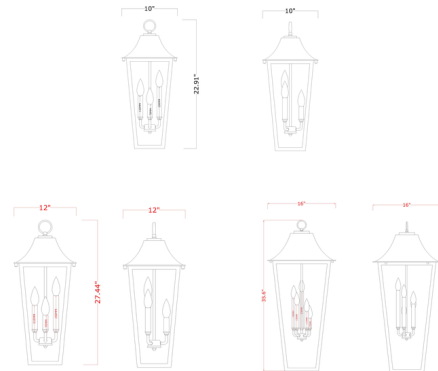

### Description

The Gannon Outdoor Pendant features a traditional aesthetic thanks to its elongated, lantern-shaped silhouette and decorative chain. A coastal-rated stainless steel frame and clear beveled glass sides protect the light source, allowing it to shine bright light in all directions.

### Specifications

COLOR . . . . . Clear Beveled  
BODY FINISH . . . . . Black  
WATTAGE . . . . . 27W  
DIMMER . . . . . Standard 120V  
DIMENSIONS . . . . . 10\"/>

CLICK TO VIEW PRODUCT

Notes: