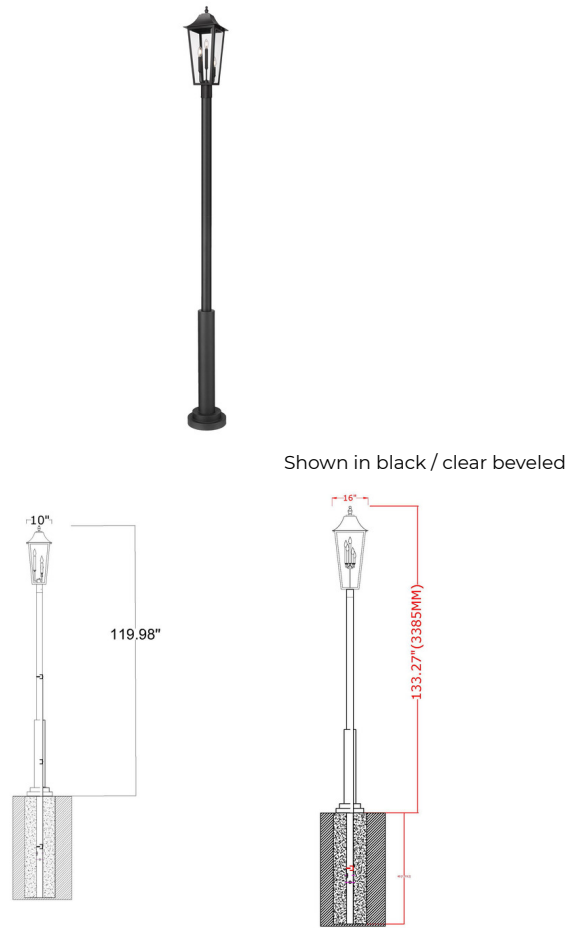

Lightology

lightology.com
866-954-4489
04-22-26

Project: _____

Company: _____

Location: _____ Fixture Type: _____

SPEC #: **ZLT1362625**

Approved On: _____ Approved By: _____

Gannon Outdoor Post Light with Cylinder Base By Z-Lite

Description

The Gannon Outdoor Post Light features a traditional aesthetic thanks to its elongated, lantern-shaped silhouette and decorative cupola top. A stainless steel frame and clear beveled glass sides protect the light source, allowing it to shine bright light in all directions. Includes both post and light fixture.

Specifications

COLOR	Clear Beveled
BODY FINISH	Black
WATTAGE	27W
DIMMER	Standard 120V
DIMENSIONS	12"W x 119.98"H
BULB NOT INCLUDED	3 x B10/Candelabra (E12)/9W/120V LED
OTHER BULB OPTIONS	3 x B10/Candelabra (E12)/60W/120V Incandescent
COUNTRY OF ORIGIN	China