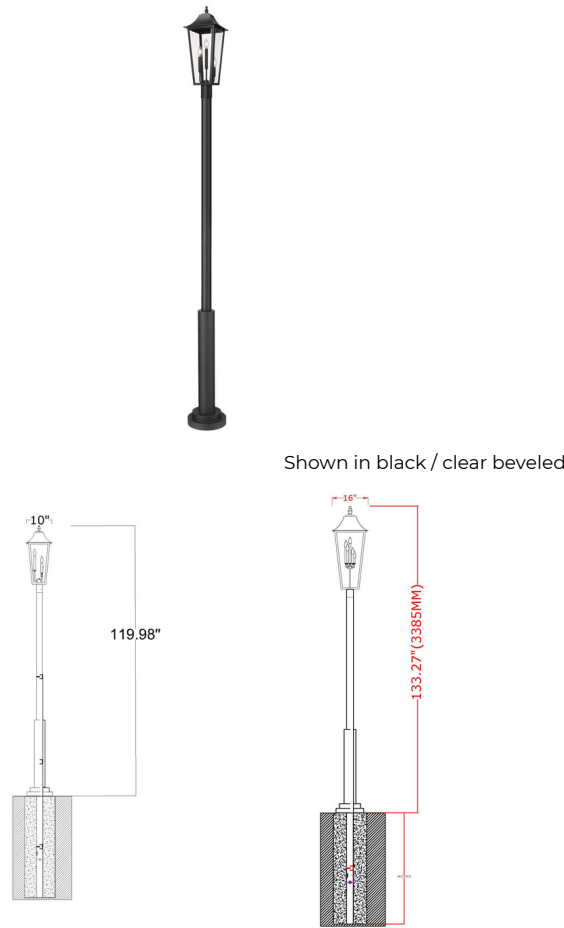

Lightology

lightology.com
866-954-4489
07-11-26

Project: _____

Company: _____

Location: _____ Fixture Type: _____

SPEC #: **ZLT1362625**

Approved On: _____ Approved By: _____

Gannon Outdoor Post Light with Cylinder Base By Z-Lite

Description

The Gannon Outdoor Post Light features a traditional aesthetic thanks to its elongated, lantern-shaped silhouette and decorative cupola top. A stainless steel frame and clear beveled glass sides protect the light source, allowing it to shine bright light in all directions. Includes both post and light fixture.

Specifications

COLOR	Clear Beveled
BODY FINISH	Black
WATTAGE	27W
DIMMER	Standard 120V
DIMENSIONS	12"W x 119.98"H
BULB NOT INCLUDED	3 x B10/Candelabra (E12)/9W/120V LED
OTHER BULB OPTIONS	3 x B10/Candelabra (E12)/60W/120V Incandescent
COUNTRY OF ORIGIN	China