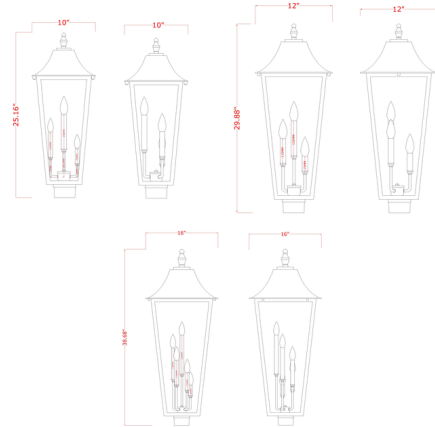

Lightology

lightology.com
866-954-4489
06-20-26

Project: _____
 Company: _____
 Location: _____ Fixture Type: _____
 SPEC #: **ZLT1362633**
 Approved On: _____ Approved By: _____

Gannon Outdoor Post Light with Square Fitter By Z-Lite

Description

The Gannon Outdoor Post Light features a traditional aesthetic thanks to its elongated, lantern-shaped silhouette and decorative cupola topper. A coastal-rated stainless steel frame and clear beveled glass sides protect the light source, allowing it to shine bright light in all directions. Compatible with most 3 inch square posts (sold separately).

Shown in black / clear beveled

Specifications

COLOR	Clear Beveled
BODY FINISH	Black
WATTAGE	27W
DIMMER	Standard 120V
DIMENSIONS	10"W x 25.25"H
BULB NOT INCLUDED	3 x B10/Candelabra (E12)/9W/120V LED
OTHER BULB OPTIONS	3 x B10/Candelabra (E12)/60W/120V Incandescent
COUNTRY OF ORIGIN	China