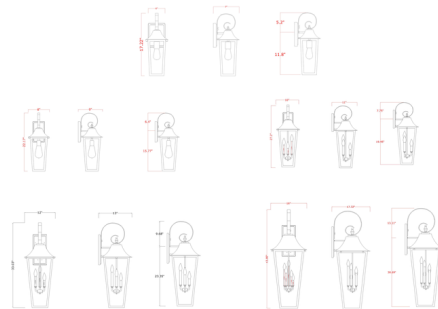

Lightology

lightology.com
866-954-4489
06-08-26

Project: _____

Company: _____

Location: _____ Fixture Type: _____

SPEC #: **ZLT1362654**

Approved On: _____ Approved By: _____

Gannon Outdoor Wall Sconce By Z-Lite

Description

The Gannon Outdoor Wall Sconce features a traditional aesthetic thanks to its elongated, lantern-shaped silhouette and decorative scrolling arm. A coastal-rated stainless steel frame and clear beveled glass sides protect the light source, allowing it to shine bright light in all directions.

Shown in black / clear beveled

Specifications

COLOR Clear Beveled
BODY FINISH Black
WATTAGE 17W
DIMMER Standard 120V
DIMENSIONS 6"W x 17.25"H x 7"D
BULB NOT INCLUDED 1 x Edison ST-Shape/Medium (E26)/17W/120V LED
OTHER BULB OPTIONS 1 x Edison ST-Shape/Medium (E26)/100W/120V Incandescent
COUNTRY OF ORIGIN China