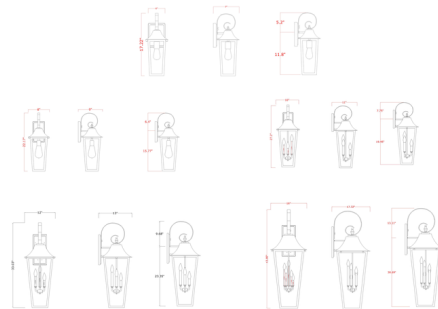

Lightology

lightology.com
866-954-4489
04-02-26

Project: _____

Company: _____

Location: _____ Fixture Type: _____

SPEC #: **ZLT1362654**

Approved On: _____ Approved By: _____

Gannon Outdoor Wall Sconce By Z-Lite

Description

The Gannon Outdoor Wall Sconce features a traditional aesthetic thanks to its elongated, lantern-shaped silhouette and decorative scrolling arm. A coastal-rated stainless steel frame and clear beveled glass sides protect the light source, allowing it to shine bright light in all directions.

Shown in black / clear beveled

Specifications

COLOR Clear Beveled
BODY FINISH Black
WATTAGE 17W
DIMMER Standard 120V
DIMENSIONS 6"W x 17.25"H x 7"D
BULB NOT INCLUDED 1 x Edison ST-Shape/Medium (E26)/17W/120V LED
OTHER BULB OPTIONS 1 x Edison ST-Shape/Medium (E26)/100W/120V Incandescent
COUNTRY OF ORIGIN China