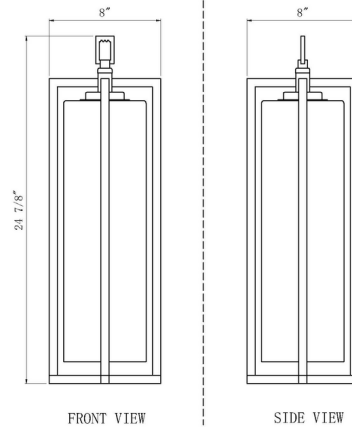

Shown in black / clear ribbed

Specifications

COLOR	Clear Ribbed
BODY FINISH	Black
WATTAGE	9W
DIMMER	Standard 120V
DIMENSIONS	8"W x 25"H
BULB NOT INCLUDED	1 x T8/Medium (E26)/9W/120V LED
OTHER BULB OPTIONS	1 x T8/Medium (E26)/60W/120V Incandescent
COUNTRY OF ORIGIN	China