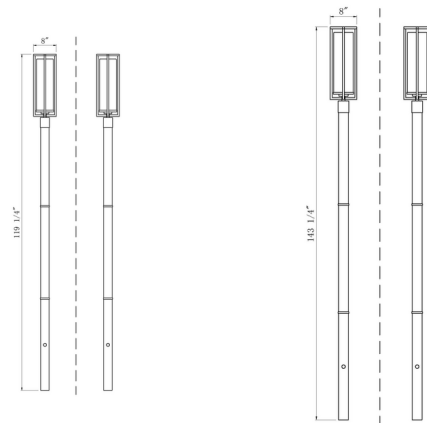

Lightology

lightology.com
866-954-4489
06-20-26

Project: _____

Company: _____

Location: _____ Fixture Type: _____

SPEC #: **ZLT1362661**

Approved On: _____ Approved By: _____

Aura Outdoor Post Light with Burial Post By Z-Lite

Description

The Aura Outdoor Post Light makes a bold statement with its linear aluminum frame surrounding a ribbed glass cylinder. Aura's elegantly streamlined form will complement a wide variety of decor styles. Includes burial post designed to be mounted into a concrete slab below ground.

Specifications

COLOR . . . . . Clear Ribbed
BODY FINISH . . . . . Black
WATTAGE 9W
DIMMER . . . . . Standard 120V
DIMENSIONS . . . . . 8"W x 119.25"H
BULB NOT INCLUDED . . . . . 1 x T8/Medium (E26)/9W/120V LED
OTHER BULB OPTIONS . . . . . 1 x T8/Medium (E26)/60W/120V Incandescent
COUNTRY OF ORIGIN . . . . . China

Shown in black / clear ribbed

CLICK TO VIEW PRODUCT

Notes: