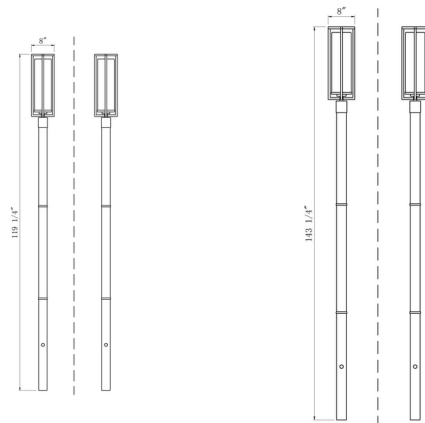

Lightology

lightology.com
866-954-4489
04-22-26

Project: _____

Company: _____

Location: _____ Fixture Type: _____

SPEC #: **ZLT1362661**

Approved On: _____ Approved By: _____

Aura Outdoor Post Light with Burial Post By Z-Lite

Description

The Aura Outdoor Post Light makes a bold statement with its linear aluminum frame surrounding a ribbed glass cylinder. Aura's elegantly streamlined form will complement a wide variety of decor styles. Includes burial post designed to be mounted into a concrete slab below ground.

Specifications

COLOR . . . . . Clear Ribbed
BODY FINISH . . . . . Black
WATTAGE 9W
DIMMER . . . . . Standard 120V
DIMENSIONS . . . . . 8"W x 119.25"H
BULB NOT INCLUDED . . . . . 1 x T8/Medium (E26)/9W/120V LED
OTHER BULB OPTIONS . . . . . 1 x T8/Medium (E26)/60W/120V Incandescent
COUNTRY OF ORIGIN . . . . . China

Notes:

Shown in black / clear ribbed

CLICK TO VIEW PRODUCT