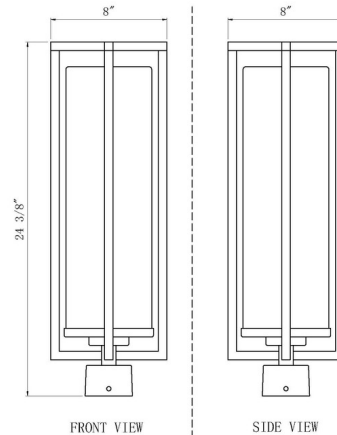

Description

The Aura Outdoor Post Light makes a bold statement with its linear aluminum frame surrounding a ribbed glass cylinder. Aura's elegantly streamlined form will complement a wide variety of decor styles, and its coastal-rated finish provides heightened protection from the elements. Compatible with most 3 inch square posts (sold separately).

Shown in black / clear ribbed

Specifications

COLOR	Clear Ribbed
BODY FINISH	Black
WATTAGE	9W
DIMMER	Standard 120V
DIMENSIONS	8"W x 24.5"H
BULB NOT INCLUDED	1 x T8/Medium (E26)/9W/120V LED
OTHER BULB OPTIONS	1 x T8/Medium (E26)/60W/120V Incandescent
COUNTRY OF ORIGIN	China