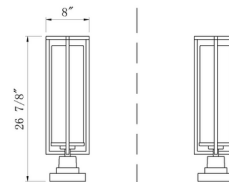

By Z-Lite

Description

The Aura Outdoor Pier Light makes a bold statement with its linear aluminum frame surrounding a ribbed glass cylinder. Aura's elegantly streamlined form will complement a wide variety of decor styles, and its coastal-rated finish provides heightened protection from the elements. Available with Round cylinder base and square mounting plate, or stepped Square base.

Shown in black / clear ribbed

Specifications

COLOR Clear Ribbed
BODY FINISH Black
WATTAGE 9W
DIMMER Standard 120V
DIMENSIONS 6"W x 26.875"H
BULB NOT INCLUDED 1 x T8/Medium (E26)/9W/120V LED
OTHER BULB OPTIONS 1 x T8/Medium (E26)/60W/120V Incandescent
COUNTRY OF ORIGIN China