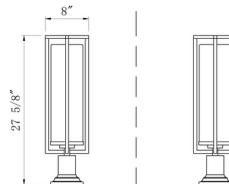

Description

The Aura Outdoor Pier Light makes a bold statement with its linear aluminum frame surrounding a ribbed glass cylinder. Aura's elegantly streamlined form will complement a wide variety of decor styles, and its coastal-rated finish provides heightened protection from the elements. Available with Round cylinder base and square mounting plate, or stepped Square base.

Shown in black / clear ribbed

Specifications

COLOR	Clear Ribbed
BODY FINISH	Black
WATTAGE	9W
DIMMER	Standard 120V
DIMENSIONS	6"W x 26.875"H
BULB NOT INCLUDED	1 x T8/Medium (E26)/9W/120V LED
OTHER BULB OPTIONS	1 x T8/Medium (E26)/60W/120V Incandescent
COUNTRY OF ORIGIN	China