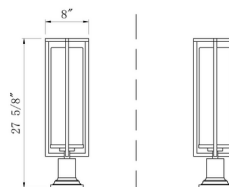

By Z-Lite

Description

The Aura Outdoor Pier Light makes a bold statement with its linear aluminum frame surrounding a ribbed glass cylinder. Aura's elegantly streamlined form will complement a wide variety of decor styles, and its coastal-rated finish provides heightened protection from the elements. Available with Round cylinder base and square mounting plate, or stepped Square base.

Shown in black / clear ribbed

Specifications

COLOR Clear Ribbed
BODY FINISH Black
WATTAGE 9W
DIMMER Standard 120V
DIMENSIONS 6"W x 26.875"H
BULB NOT INCLUDED 1 x T8/Medium (E26)/9W/120V LED
OTHER BULB OPTIONS 1 x T8/Medium (E26)/60W/120V Incandescent
COUNTRY OF ORIGIN China