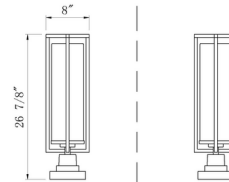

Description

The Aura Outdoor Pier Light makes a bold statement with its linear aluminum frame surrounding a ribbed glass cylinder. Aura's elegantly streamlined form will complement a wide variety of decor styles, and its coastal-rated finish provides heightened protection from the elements. Available with Round cylinder base and square mounting plate, or stepped Square base.

Shown in black / clear ribbed

Specifications

COLOR	Clear Ribbed
BODY FINISH	Black
WATTAGE	9W
DIMMER	Standard 120V
DIMENSIONS	6"W x 26.875"H
BULB NOT INCLUDED	1 x T8/Medium (E26)/9W/120V LED
OTHER BULB OPTIONS	1 x T8/Medium (E26)/60W/120V Incandescent
COUNTRY OF ORIGIN	China