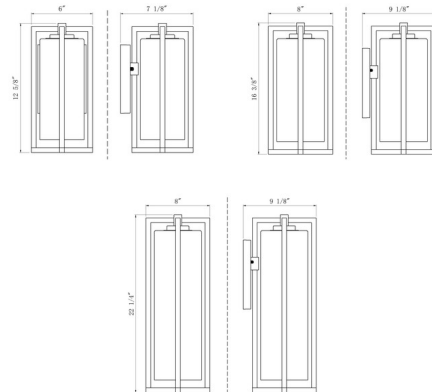

Description

The Aura Outdoor Wall Sconce makes a bold statement with its linear aluminum frame surrounding a ribbed glass cylinder. Aura's elegantly streamlined form will complement a wide variety of decor styles, and its coastal-rated finish is suitable for both indoor and outdoor use.

Shown in black / clear ribbed

Specifications

COLOR Clear Ribbed
BODY FINISH Black
WATTAGE 9W
DIMMER Standard 120V
DIMENSIONS 6"W x 12.75"H x 7.25"D
BULB NOT INCLUDED 1 x T10/Medium (E26)/9W/120V LED
OTHER BULB OPTIONS 1 x T10/Medium (E26)/60W/120V Incandescent
COUNTRY OF ORIGIN China