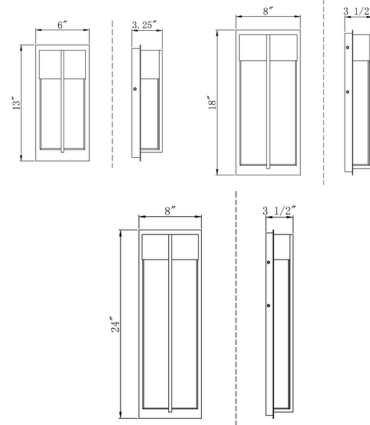

Shown in black