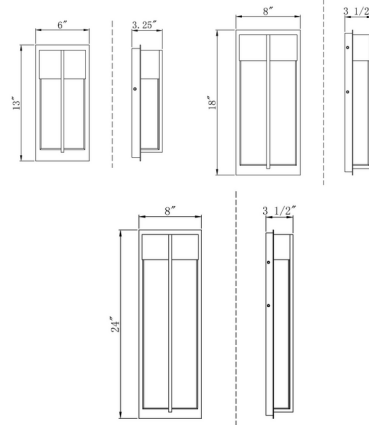

Shown in black