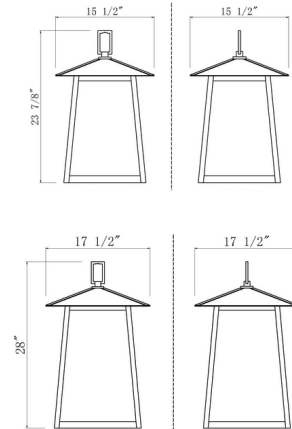

Shown in black / clear seedy

Specifications

COLOR	Clear Seedy
BODY FINISH	Black
WATTAGE	45W
DIMMER	Standard 120V
DIMENSIONS	15.5"W x 24"H
BULB NOT INCLUDED	5 x B10/Candelabra (E12)/9W/120V LED
OTHER BULB OPTIONS	5 x B10/Candelabra (E12)/60W/120V Incandescent
COUNTRY OF ORIGIN	China