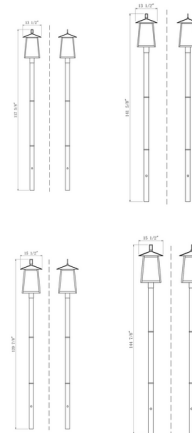

Lightology

lightology.com
866-954-4489
06-20-26

Project: _____

Company: _____

Location: _____ Fixture Type: _____

SPEC #: **ZLT1362678**

Approved On: _____ Approved By: _____

Rainer Outdoor Post Light with Burial Base By Z-Lite

Description

The Rainer Outdoor Post Light features a tapered, angular frame for a modern look that will make a dramatic statement in any outdoor area. Clear seeded glass panels create an intriguing visual texture. Includes burial base post, designed to mounted into a concrete slab below ground.

Specifications

COLOR . . . . . Clear Seedy
BODY FINISH . . . . . Black
WATTAGE 36W
DIMMER . . . . . Standard 120V
DIMENSIONS . . . . . 13.5"W x 118.25"H
BULB NOT INCLUDED . . . . . 4 x B10/Candelabra (E12)/9W/120V LED
OTHER BULB OPTIONS . . . . . 4 x B10/Candelabra (E12)/60W/120V Incandescent
COUNTRY OF ORIGIN . . . . . China

Shown in black / clear seedy

CLICK TO VIEW PRODUCT

Notes: