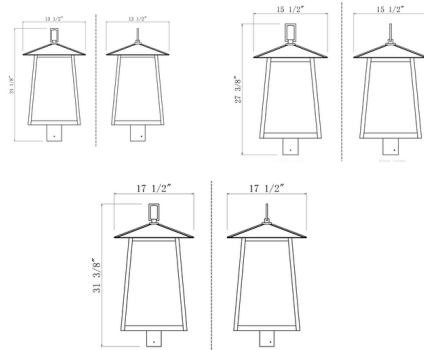

Description

The Rainer Outdoor Post Light features a tapered, angular frame for a modern look that will make a dramatic statement in any outdoor area. Clear seedy glass panels create an intriguing visual texture. Designed to fit most 3 inch round posts, sold separately.

Shown in black / clear seedy

Specifications

COLOR	Clear Seedy
BODY FINISH	Black
WATTAGE	36W
DIMMER	Standard 120V
DIMENSIONS	13.5"W x 24.25"H
BULB NOT INCLUDED	4 x B10/Candelabra (E12)/9W/120V LED
OTHER BULB OPTIONS	4 x B10/Candelabra (E12)/60W/120V Incandescent
COUNTRY OF ORIGIN	China