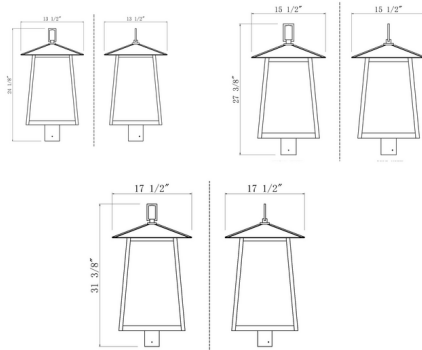

Description

The Rainer Outdoor Post Light features a tapered, angular frame for a modern look that will make a dramatic statement in any outdoor area. Clear seedy glass panels create an intriguing visual texture. Designed to fit most 3 inch round posts, sold separately.

Shown in black / clear seedy

Specifications

COLOR	Clear Seedy
BODY FINISH	Black
WATTAGE	36W
DIMMER	Standard 120V
DIMENSIONS	13.5"W x 24.25"H
BULB NOT INCLUDED	4 x B10/Candelabra (E12)/9W/120V LED
OTHER BULB OPTIONS	4 x B10/Candelabra (E12)/60W/120V Incandescent
COUNTRY OF ORIGIN	China