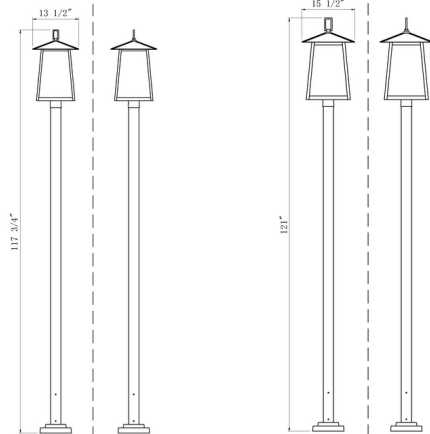

Lightology

lightology.com
866-954-4489
04-22-26

Project: _____

Company: _____

Location: _____ Fixture Type: _____

SPEC #: **ZLT1362685**

Approved On: _____ Approved By: _____

Rainer Outdoor Post Light with Square Post By Z-Lite

Description

The Rainer Outdoor Post Light features a tapered, angular frame for a modern look that will make a dramatic statement in any outdoor area. Clear seeded glass panels create an intriguing visual texture. Includes both light fixture and post.

Specifications

COLOR . . . . . Clear Seedy
BODY FINISH . . . . . Black
WATTAGE 36W
DIMMER . . . . . Standard 120V
DIMENSIONS . . . . . 13.5"W x 117.75"H
BULB NOT INCLUDED . . . . . 4 x B10/Candelabra (E12)/9W/120V LED
OTHER BULB OPTIONS . . . . . 4 x B10/Candelabra (E12)/60W/120V Incandescent
COUNTRY OF ORIGIN . . . . . China

Shown in black / clear seedy

CLICK TO VIEW PRODUCT

Notes: