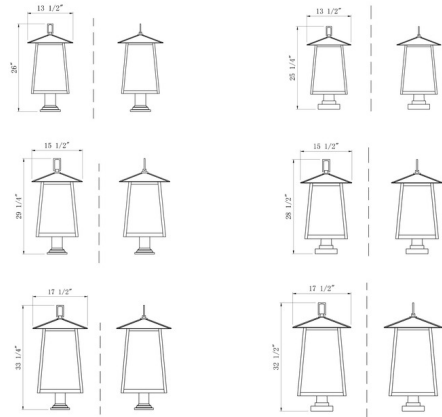

Description

The Rainer Outdoor Pier Light features a tapered, angular frame for a modern look that will make a dramatic statement in any outdoor area. Clear seeded glass panels create an intriguing visual texture. Available with Round cylinder base and square mounting plate, or stepped Square base.

Shown in black / clear seeded

Specifications

COLOR Clear Seedy
 BODY FINISH Black
 WATTAGE 36W
 DIMMER Standard 120V
 DIMENSIONS 13.5\"/>

CLICK TO VIEW PRODUCT

Notes: