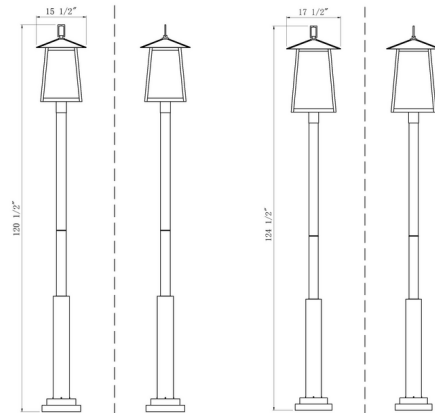

### Description

The Rainer Outdoor Post Light features a tapered, angular frame for a modern look that will make a dramatic statement in any outdoor area. Clear seeded glass panels create an intriguing visual texture. Includes post and light fixture.

### Specifications

COLOR . . . . . Clear Seedy  
BODY FINISH . . . . . Black  
WATTAGE . . . . . 45W  
DIMMER . . . . . Standard 120V  
DIMENSIONS . . . . . 15.5\"W x 122\"H  
BULB NOT INCLUDED . . . . . 5 x B10/Candelabra (E12)/9W/120V LED  
OTHER BULB OPTIONS . . . . . 5 x B10/Candelabra (E12)/60W/120V Incandescent  
COUNTRY OF ORIGIN . . . . . China