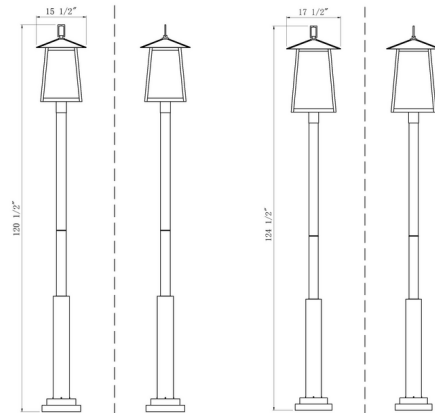

Lightology

lightology.com
866-954-4489
04-22-26

Project: _____

Company: _____

Location: _____ Fixture Type: _____

SPEC #: **ZLT1362690**

Approved On: _____ Approved By: _____

Rainer Outdoor Post Light with Cylinder Base By Z-Lite

Description

The Rainer Outdoor Post Light features a tapered, angular frame for a modern look that will make a dramatic statement in any outdoor area. Clear seeded glass panels create an intriguing visual texture. Includes post and light fixture.

Shown in black / clear seeded

Specifications

COLOR Clear Seedy
BODY FINISH Black
WATTAGE 45W
DIMMER Standard 120V
DIMENSIONS 15.5\"W x 122\"H
BULB NOT INCLUDED 5 x B10/Candelabra (E12)/9W/120V LED
OTHER BULB OPTIONS 5 x B10/Candelabra (E12)/60W/120V Incandescent
COUNTRY OF ORIGIN China