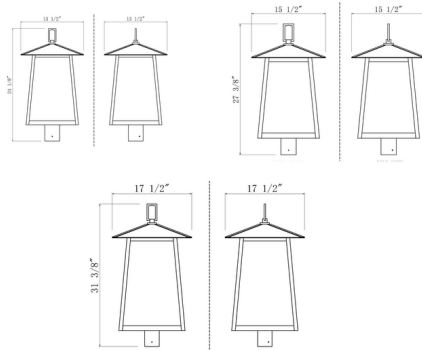

Description

The Rainer Outdoor Post Light features a tapered, angular frame for a modern look that will make a dramatic statement in any outdoor area. Clear seeded glass panels create an intriguing visual texture. Designed to fit most 3 inch round posts, sold separately.

Shown in black / clear seeded

Specifications

COLOR Clear Seedy
BODY FINISH Black
WATTAGE 45W
DIMMER Standard 120V
DIMENSIONS 15.5\"W x 27.5\"H
BULB NOT INCLUDED 5 x B10/Candelabra (E12)/9W/120V LED
COUNTRY OF ORIGIN China