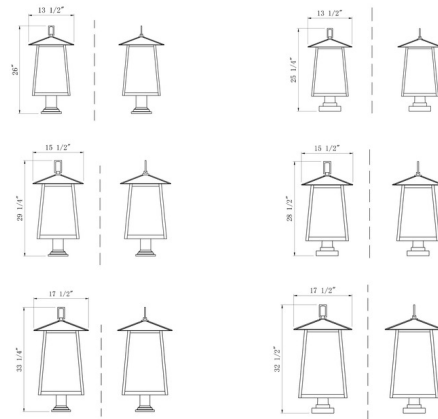

Description

The Rainer Outdoor Pier Light features a tapered, angular frame for a modern look that will make a dramatic statement in any outdoor area. Clear seeded glass panels create an intriguing visual texture. Available with Round cylinder base and square mounting plate, or stepped Square base.

Shown in black / clear seeded

Specifications

COLOR Clear Seedy
 BODY FINISH Black
 WATTAGE 45W
 DIMMER Standard 120V
 DIMENSIONS 15.5"W x 28.5"H
 BULB NOT INCLUDED 5 x B10/Candelabra (E12)/9W/120V LED
 OTHER BULB OPTIONS 5 x B10/Candelabra (E12)/60W/120V Incandescent
 COUNTRY OF ORIGIN China