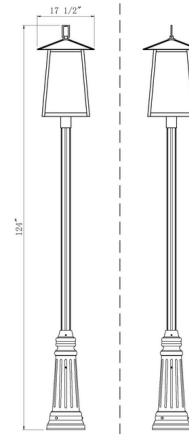

Lightology

lightology.com
866-954-4489
07-07-26

Project: _____

Company: _____

Location: _____ Fixture Type: _____

SPEC #: **ZLT1362700**

Approved On: _____ Approved By: _____

Rainer Outdoor Post Light with Fluted Base By Z-Lite

Description

The Rainer Outdoor Post Light features a tapered, angular frame for a modern look that will make a dramatic statement in any outdoor area. Clear seedy glass panels create an intriguing visual texture. Includes post and light fixture.

Shown in black / clear seedy

Specifications

COLOR	Clear Seedy
BODY FINISH	Black
WATTAGE	54W
DIMMER	Standard 120V
DIMENSIONS	17.5"W x 124"H
BULB NOT INCLUDED	6 x B10/Candelabra (E12)/9W/120V LED
OTHER BULB OPTIONS	6 x B10/Candelabra (E12)/60W/120V Incandescent
COUNTRY OF ORIGIN	China