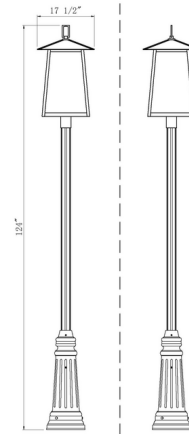

### Description

The Rainer Outdoor Post Light features a tapered, angular frame for a modern look that will make a dramatic statement in any outdoor area. Clear seeded glass panels create an intriguing visual texture. Includes post and light fixture.

### Specifications

COLOR	Clear Seedy
BODY FINISH	Black
WATTAGE	54W
DIMMER	Standard 120V
DIMENSIONS	17.5"W x 124"H
BULB NOT INCLUDED	6 x B10/Candelabra (E12)/9W/120V LED
OTHER BULB OPTIONS	6 x B10/Candelabra (E12)/60W/120V Incandescent
COUNTRY OF ORIGIN	China