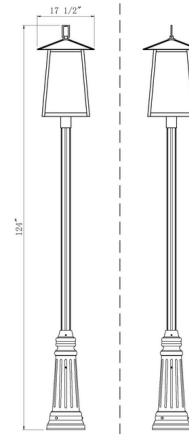

Lightology

lightology.com
866-954-4489
04-05-26

Project: _____

Company: _____

Location: _____ Fixture Type: _____

SPEC #: **ZLT1362700**

Approved On: _____ Approved By: _____

Rainer Outdoor Post Light with Fluted Base By Z-Lite

Description

The Rainer Outdoor Post Light features a tapered, angular frame for a modern look that will make a dramatic statement in any outdoor area. Clear seeded glass panels create an intriguing visual texture. Includes post and light fixture.

Shown in black / clear seeded

Specifications

COLOR	Clear Seedy
BODY FINISH	Black
WATTAGE	54W
DIMMER	Standard 120V
DIMENSIONS	17.5"W x 124"H
BULB NOT INCLUDED	6 x B10/Candelabra (E12)/9W/120V LED
OTHER BULB OPTIONS	6 x B10/Candelabra (E12)/60W/120V Incandescent
COUNTRY OF ORIGIN	China