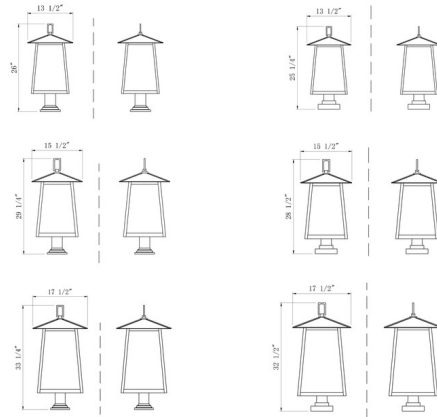

### Description

The Rainer Outdoor Pier Light features a tapered, angular frame for a modern look that will make a dramatic statement in any outdoor area. Clear seeded glass panels create an intriguing visual texture. Available with Round cylinder base and square mounting plate, or stepped Square base.

### Specifications

COLOR	Clear Seedy
BODY FINISH	Black
WATTAGE	54W
DIMMER	Standard 120V
DIMENSIONS	17.5\"W x 33.5\"H
BULB NOT INCLUDED	6 x B10/Candelabra (E12)/9W/120V LED
OTHER BULB OPTIONS	6 x B10/Candelabra (E12)/60W/120V Incandescent
COUNTRY OF ORIGIN	China