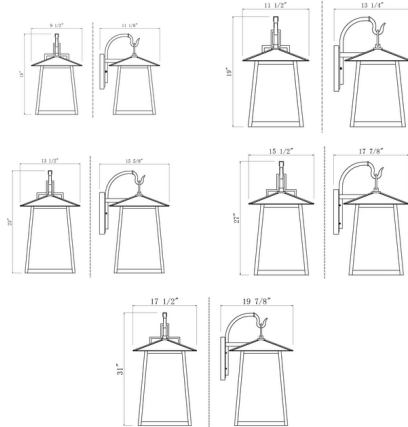

Lightology

lightology.com
866-954-4489
04-22-26

Project: _____

Company: _____

Location: _____ Fixture Type: _____

SPEC #: **ZLT1362706**

Approved On: _____ Approved By: _____

Rainer Outdoor Wall Sconce By Z-Lite

Description

The Rainer Outdoor Wall Sconce features a tapered, angular frame for a modern look that make a dramatic statement in any outdoor area. The shade is suspended from a curved arm for a charming look, while clear seedy glass panels create an intriguing visual texture.

Shown in black / clear seedy

Specifications

COLOR Clear Seedy
 BODY FINISH Black
 WATTAGE 17W
 DIMMER Standard 120V
 DIMENSIONS 9.5"W x 15"H x 11.25"D
 BULB NOT INCLUDED 1 x A19/Medium (E26)/17W/120V LED
 OTHER BULB OPTIONS 1 x A19/Medium (E26)/100W/120V Incandescent
 COUNTRY OF ORIGIN China