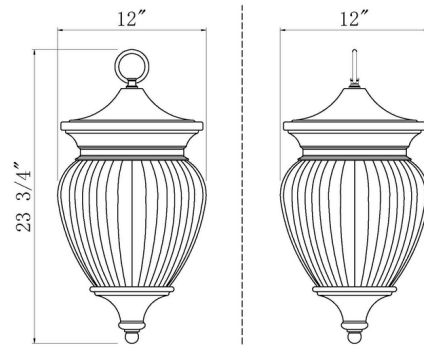

### Specifications

COLOR . . . . . Clear Ribbed  
BODY FINISH . . . . . Black  
WATTAGE . . . . . 36W  
DIMMER . . . . . Standard 120V  
DIMENSIONS . . . . . 12"W x 23.75"H  
BULB NOT INCLUDED . . . . . 4 x B10/Candelabra (E12)/9W/120V LED  
OTHER BULB OPTIONS . . . . . 4 x B10/Candelabra (E12)/60W/120V Incandescent  
COUNTRY OF ORIGIN . . . . . China