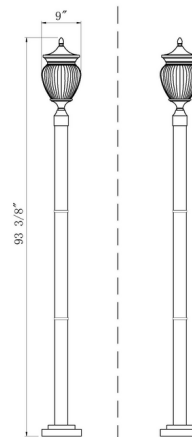

Lightology

lightology.com
866-954-4489
04-22-26

Project: _____

Company: _____

Location: _____ Fixture Type: _____

SPEC #: **ZLT1362731**

Approved On: _____ Approved By: _____

Davina Outdoor Post Light with Stepped Base By Z-Lite

Description

The Davina Outdoor Post Light offers a luxurious look that will make a dramatic statement wherever it is placed. The traditional, lantern-style fixture features a ribbed glass diffuser accented by a decorative finial and flared cap. Includes both post and light fixture. Available with or without Coastal Rating (both options are suitable for outdoor use).

Specifications

COLOR	Clear Ribbed
BODY FINISH	Black
WATTAGE	27W
DIMMER	Standard 120V
DIMENSIONS	9"W x 93.38"H
BULB NOT INCLUDED	3 x B10/Candelabra (E12)/9W/120V LED
OTHER BULB OPTIONS	3 x B10/Candelabra (E12)/60W/120V Incandescent
COUNTRY OF ORIGIN	China

Shown in black / clear ribbed

CLICK TO VIEW PRODUCT

Notes: