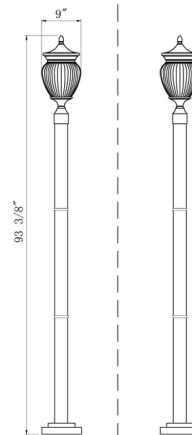

Lightology

lightology.com
866-954-4489
06-19-26

Project: _____
Company: _____
Location: _____ Fixture Type: _____
SPEC #: **ZLT1362731**
Approved On: _____ Approved By: _____

Davina Outdoor Post Light with Stepped Base By Z-Lite

Description

The Davina Outdoor Post Light offers a luxurious look that will make a dramatic statement wherever it is placed. The traditional, lantern-style fixture features a ribbed glass diffuser accented by a decorative finial and flared cap. Includes both post and light fixture. Available with or without Coastal Rating (both options are suitable for outdoor use).

Specifications

COLOR	Clear Ribbed
BODY FINISH	Black
WATTAGE	27W
DIMMER	Standard 120V
DIMENSIONS	9"W x 93.38"H
BULB NOT INCLUDED	3 x B10/Candelabra (E12)/9W/120V LED
OTHER BULB OPTIONS	3 x B10/Candelabra (E12)/60W/120V Incandescent
COUNTRY OF ORIGIN	China

Notes:

Shown in black / clear ribbed

CLICK TO VIEW PRODUCT