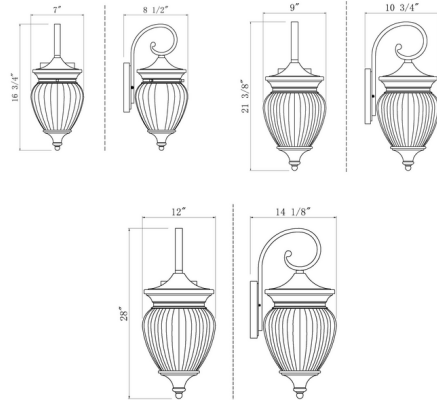

## Davina Outdoor Wall Sconce By Z-Lite

### Description

The Davina Outdoor Wall Sconce offers a luxurious look that will make a dramatic statement wherever it is placed. The traditional, lantern-style fixture features a ribbed glass diffuser accented by a decorative finial. A scrolling arm supports the shade and completes the look with whimsical flair.

### Specifications

COLOR	Clear Ribbed
BODY FINISH	Black
WATTAGE	9W
DIMMER	Standard 120V
DIMENSIONS	7"W x 16.75"H x 8.5"D
BULB NOT INCLUDED	1 x A19/Medium (E26)/9W/120V LED
OTHER BULB OPTIONS	1 x A19/Medium (E26)/60W/120V Incandescent
COUNTRY OF ORIGIN	China