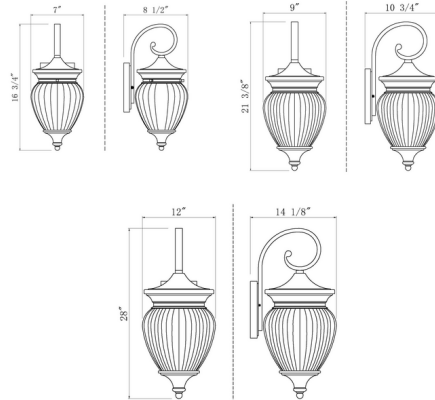

Lightology

lightology.com
866-954-4489
04-22-26

Project: _____

Company: _____

Location: _____ Fixture Type: _____

SPEC #: **ZLT1362733**

Approved On: _____ Approved By: _____

Davina Outdoor Wall Sconce By Z-Lite

Description

The Davina Outdoor Wall Sconce offers a luxurious look that will make a dramatic statement wherever it is placed. The traditional, lantern-style fixture features a ribbed glass diffuser accented by a decorative finial. A scrolling arm supports the shade and completes the look with whimsical flair.

Shown in black / clear ribbed

Specifications

COLOR Clear Ribbed
 BODY FINISH Black
 WATTAGE 9W
 DIMMER Standard 120V
 DIMENSIONS 7"W x 16.75"H x 8.5"D
 BULB NOT INCLUDED 1 x A19/Medium (E26)/9W/120V LED
 OTHER BULB OPTIONS 1 x A19/Medium (E26)/60W/120V Incandescent
 COUNTRY OF ORIGIN China