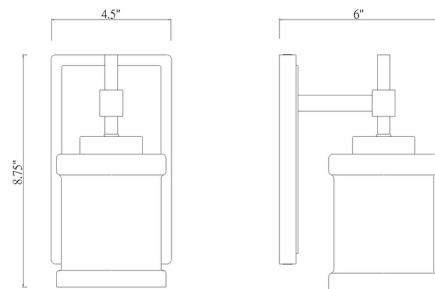

### Description

The Cadoc Wall Sconce combines a cylindrical, glossy opal glass shade with a sleek metal arm and backplate for a sophisticated expression. The opal glass diffuses light to provide a radiant, ambient glow that will enhance the decor of any room. May be mounted with the shade up or down.

### Specifications

COLOR . . . . . Opal  
BODY FINISH . . . . . Brushed Nickel  
WATTAGE . . . . . 9W  
DIMMER . . . . . Standard 120V  
DIMENSIONS . . . . . 4.5"W x 8.75"H x 6"D  
BULB NOT INCLUDED . . . . . 1 x A19/Medium (E26)/9W/120V LED  
OTHER BULB OPTIONS . . . . . 1 x A19/Medium (E26)/60W/120V Incandescent  
COUNTRY OF ORIGIN . . . . . China

### Technical Information

PRODUCT DIMENSIONS . . . . . Backplate: 4.5"W x 7.88"H

CLICK TO VIEW PRODUCT

Notes: