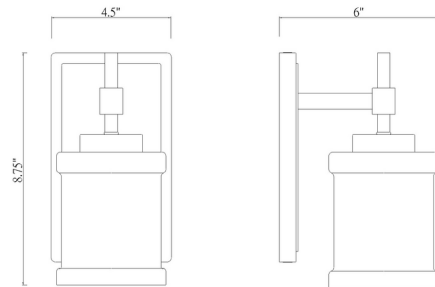

By Z-Lite

Description

The Cadoc Wall Sconce combines a cylindrical, glossy opal glass shade with a sleek metal arm and backplate for a sophisticated expression. The opal glass diffuses light to provide a radiant, ambient glow that will enhance the decor of any room. May be mounted with the shade up or down.

Shown in brushed nickel / opal

Specifications

COLOR Opal
BODY FINISH Brushed Nickel
WATTAGE 9W
DIMMER Standard 120V
DIMENSIONS 4.5\"W x 8.75\"H x 6\"D
BULB NOT INCLUDED 1 x A19/Medium (E26)/9W/120V LED
OTHER BULB OPTIONS 1 x A19/Medium (E26)/60W/120V Incandescent
COUNTRY OF ORIGIN China

Technical Information

PRODUCT DIMENSIONS Backplate: 4.5\"W x 7.88\"H

CLICK TO VIEW PRODUCT

Notes: