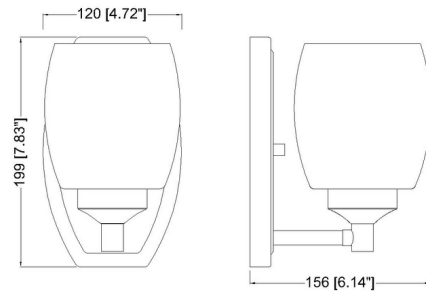

Shown in matte black / matte opal

Specifications

COLOR	Matte Opal
BODY FINISH	Matte Black
WATTAGE	9W
DIMMER	Standard 120V
DIMENSIONS	4.75"W x 8"H x 6.25"D
BULB NOT INCLUDED	1 x A19/Medium (E26)/9W/120V LED
OTHER BULB OPTIONS	1 x A19/Medium (E26)/60W/120V Incandescent
COUNTRY OF ORIGIN	China

Technical Information

PRODUCT DIMENSIONS Backplate: 4.7"W x 7.8"H

CLICK TO VIEW PRODUCT

Notes: