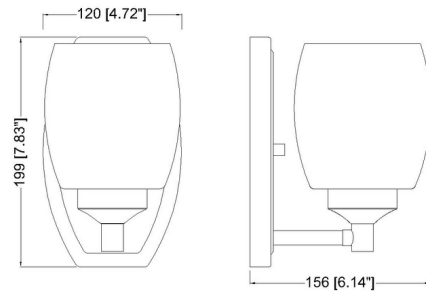

Specifications

COLOR	Matte Opal
BODY FINISH	Matte Black
WATTAGE	9W
DIMMER	Standard 120V
DIMENSIONS	4.75"W x 8"H x 6.25"D
BULB NOT INCLUDED	1 x A19/Medium (E26)/9W/120V LED
OTHER BULB OPTIONS	1 x A19/Medium (E26)/60W/120V Incandescent
COUNTRY OF ORIGIN	China

Technical Information

PRODUCT DIMENSIONS . . . . . Backplate: 4.7"W x 7.8"H

CLICK TO VIEW PRODUCT

Notes: