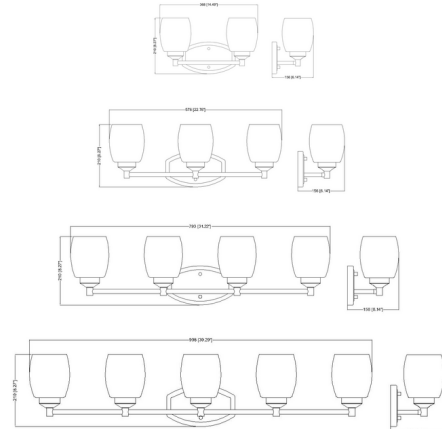

Specifications

COLOR Matte Opal
BODY FINISH Luxe Gold
WATTAGE 18W
DIMMER Standard 120V
DIMENSIONS 14.5"W x 8.5"H x 6.25"D
BULB NOT INCLUDED 2 x A19/Medium (E26)/9W/120V LED
OTHER BULB OPTIONS 2 x A19/Medium (E26)/60W/120V Incandescent
COUNTRY OF ORIGIN China

Technical Information

PRODUCT DIMENSIONS Backplate: 7.8"W x 4.7"L

Notes:

Shown in luxe gold / matte opal

CLICK TO VIEW PRODUCT