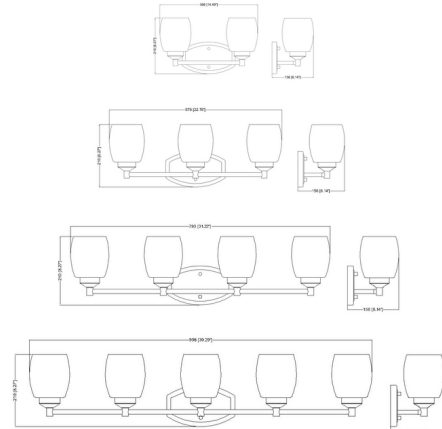

### Specifications

COLOR . . . . . Matte Opal  
BODY FINISH . . . . . Luxe Gold  
WATTAGE . . . . . 18W  
DIMMER . . . . . Standard 120V  
DIMENSIONS . . . . . 14.5"W x 8.5"H x 6.25"D  
BULB NOT INCLUDED . . . . . 2 x A19/Medium (E26)/9W/120V LED  
OTHER BULB OPTIONS . . . . . 2 x A19/Medium (E26)/60W/120V Incandescent  
COUNTRY OF ORIGIN . . . . . China

### Technical Information

PRODUCT DIMENSIONS . . . . . Backplate: 7.8"W x 4.7"L

CLICK TO VIEW PRODUCT

Notes: