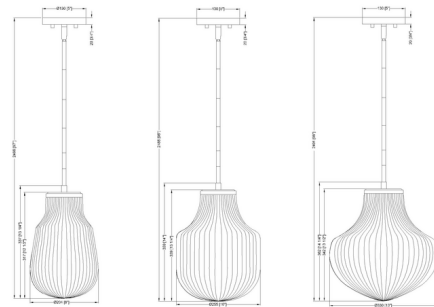

### Specifications

COLOR	White Opal
BODY FINISH	Matte Black
WATTAGE	9W
DIMMER	Standard 120V
DIMENSIONS	8"W x 13.25"H
BULB NOT INCLUDED	1 x A19/Medium (E26)/9W/120V LED
OTHER BULB OPTIONS	1 x A19/Medium (E26)/60W/120V Incandescent
COUNTRY OF ORIGIN	China