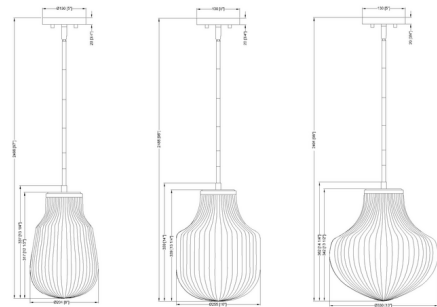

### Description

The Newbury Pendant features a classic schoolhouse-style silhouette accented with a ridged texture for a whimsical look. Whether displayed on its own or in a grouping of multiple pendants Newbury will add a charming accent to any interior.

### Specifications

COLOR . . . . . White Opal  
BODY FINISH . . . . . Matte Black  
WATTAGE . . . . . 9W  
DIMMER . . . . . Standard 120V  
DIMENSIONS . . . . . 8"W x 13.25"H  
BULB NOT INCLUDED . . . . . 1 x A19/Medium (E26)/9W/120V LED  
OTHER BULB OPTIONS . . . . . 1 x A19/Medium (E26)/60W/120V Incandescent  
COUNTRY OF ORIGIN . . . . . China