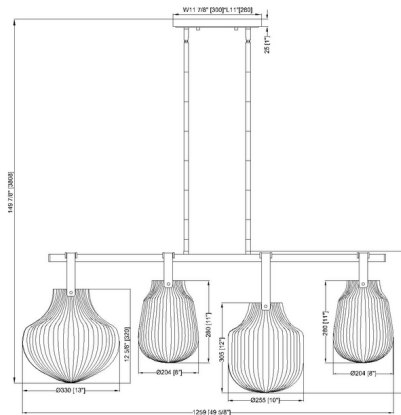

Shown in modern gold / white opal