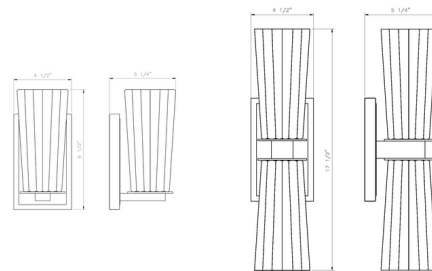

By Z-Lite

Description

The Titus Wall Sconce features a sleek, streamlined silhouette that will bring statement-making style to any space. The tapered, textured glass shade helps to diffuse the light for pleasant, ambient glow. May be installed with the shades pointed up or down.

Shown in chrome / clear

Specifications

COLOR Clear
BODY FINISH Chrome
WATTAGE 9W
DIMMER Standard 120V
DIMENSIONS 4.5"W x 9.5"H x 5.25"D
BULB NOT INCLUDED 1 x T8/Medium (E26)/9W/120V LED
OTHER BULB OPTIONS 1 x T8/Medium (E26)/60W/120V Incandescent
COUNTRY OF ORIGIN China

Technical Information

PRODUCT DIMENSIONS Backplate: 4.5"W x 7.5"H

CLICK TO VIEW PRODUCT

Notes: