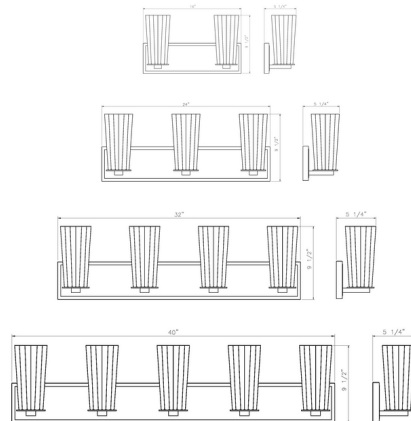

Description

The Titus Bathroom Vanity Light features a sleek, streamlined silhouette that will bring statement-making style to any space. The tapered, textured glass shades help to diffuse the light for pleasant, ambient glow. May be installed with the shades pointed up or down.

Shown in matte black / clear

Specifications

COLOR	Clear
BODY FINISH	Matte Black
WATTAGE	18W
DIMMER	Standard 120V
DIMENSIONS	16"W x 9.5"H x 5.25"D
BULB NOT INCLUDED	2 x T8/Medium (E26)/9W/120V LED
OTHER BULB OPTIONS	2 x T8/Medium (E26)/60W/120V Incandescent
COUNTRY OF ORIGIN	China