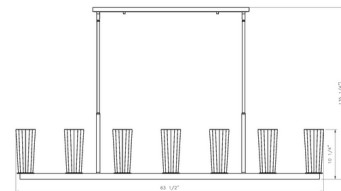

By Z-Lite

Description

The Titus Linear Chandelier features a classic linear chandelier frame that will bring statement-making style to any space. The chandelier holds a row of tapered, textured glass shades to help diffuse the light for pleasant, ambient glow.

Shown in matte black / clear

Specifications

COLOR	Clear
BODY FINISH	Matte Black
WATTAGE	45W
DIMMER	Standard 120V
DIMENSIONS	44"L x 5"W x 12"H
BULB NOT INCLUDED	5 x T8/Medium (E26)/9W/120V LED
OTHER BULB OPTIONS	5 x T8/Medium (E26)/60W/120V Incandescent
COUNTRY OF ORIGIN	China