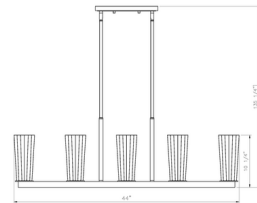

By Z-Lite

Description

The Titus Linear Chandelier features a classic linear chandelier frame that will bring statement-making style to any space. The chandelier holds a row of tapered, textured glass shades to help diffuse the light for pleasant, ambient glow.

Shown in matte black / clear

Specifications

COLOR	Clear
BODY FINISH	Matte Black
WATTAGE	45W
DIMMER	Standard 120V
DIMENSIONS	44"L x 5"W x 12"H
BULB NOT INCLUDED	5 x T8/Medium (E26)/9W/120V LED
OTHER BULB OPTIONS	5 x T8/Medium (E26)/60W/120V Incandescent
COUNTRY OF ORIGIN	China