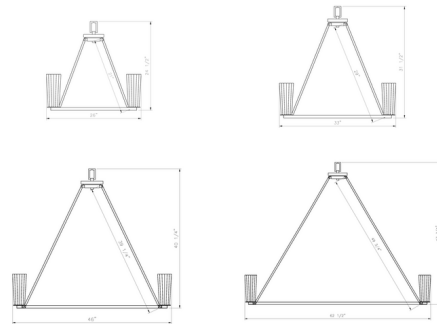

Specifications

COLOR . . . . . Clear
BODY FINISH . . . . . Matte Black
WATTAGE 54W
DIMMER . . . . . Standard 120V
DIMENSIONS . . . . . 26"W x 24.5"H
BULB NOT INCLUDED . . . . . 6 x T8/Medium (E26)/9W/120V LED
OTHER BULB OPTIONS . . . . . 6 x T8/Medium (E26)/60W/120V Incandescent
COUNTRY OF ORIGIN . . . . . China

CLICK TO VIEW PRODUCT

Notes: