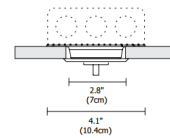

### Description

The Cirrus Suspension 2 Inch Round Canopy with Junction Box includes a special plaster ring that fits on a 4 inch square or octagon junction box. Optional to the 4 inch square canopy which is included as the standard canopy option on all Cirrus Suspension fixtures. Finish available in Satin Nickel, Chrome, Antique Bronze, Satin Aluminum, White or Satin Black. 2.8 inch diameter.

### Specifications

COLOR	N/A
BODY FINISH	Satin Aluminum
WATTAGE	N/A
DIMMER	N/A
DIMENSIONS	2.8"W
BULB	N/A

CLICK TO VIEW PRODUCT

Notes: