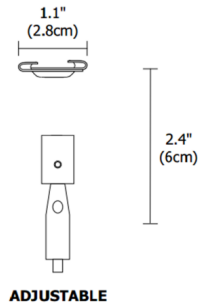

By PureEdge Lighting

Description

Channel Suspension Adjustable Non-Power T-Bar Clip mounts rigid or adjustable aircraft cables to T-Bar grid ceilings. Available as adjustable power and non-power versions. Finish in Black or White. 1.1 inch diameter x 2.4 inch height. 9/16 and 15/16 inch. Includes clip only.

Shown in black

Specifications

COLOR	N/A
BODY FINISH	Black
WATTAGE	N/A
DIMMER	N/A
DIMENSIONS	1.1"W x 2.4"H
BULB	N/A

CLICK TO VIEW PRODUCT

Notes: