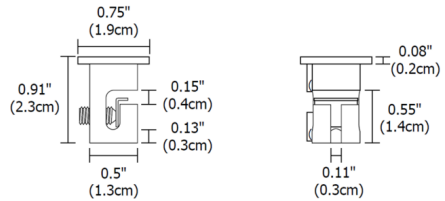

### Description

The Channel Suspension Swag Hook in clear plastic extends a cable to an electrical box that is not located directly above desired fixture location. White finish. Holds up to 20 pounds.

Shown in white

### Specifications

COLOR	N/A
BODY FINISH	White
WATTAGE	N/A
DIMMER	N/A
DIMENSIONS	0.5"W x 0.91"H
BULB	N/A

CLICK TO VIEW PRODUCT

Notes: