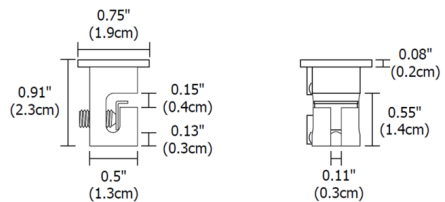

By PureEdge Lighting

Description

The Channel Suspension Swag Hook in clear plastic extends a cable to an electrical box that is not located directly above desired fixture location. White finish. Holds up to 20 pounds.

Shown in white

Specifications

COLOR	N/A
BODY FINISH	White
WATTAGE	N/A
DIMMER	N/A
DIMENSIONS	0.5"W x 0.91"H
BULB	N/A

CLICK TO VIEW PRODUCT

Notes: