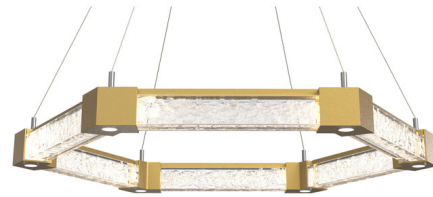

Lightology

lightology.com
866-954-4489
04-22-26

Project: _____

Company: _____

Location: _____ Fixture Type: _____

SPEC #: **HMR1364024**

Approved On: _____ Approved By: _____

Axis Hexagonal Ring Chandelier By Hammerton Studio

Description

The Axis Hexagonal Ring Chandelier is an eye catching piece for your interior space. The hexagon shaped hand polished metalwork is complemented with thick artisan cast glass from excess materials from Hammerton's glassblowing, creating the unique characteristics of this luxury light that will dramatically refract light in surprising ways.

Shown in gilded brass / clear cast

Specifications

COLOR	Clear Cast
BODY FINISH	Gilded Brass
WATTAGE	48W
DIMMER	Low Voltage Electronic
DIMENSIONS	34.6"W x 4.1"H
INTEGRATED LED MODULE	15 x LED/3.2W/120V LED
COUNTRY OF ORIGIN	United States

Technical Information

PRODUCT DIMENSIONS	Min/Max Adjustable Height: 12.4" - 122.5"
COLOR RENDERING	93 CRI
LAMP COLOR	3000K

CLICK TO VIEW PRODUCT

Notes: