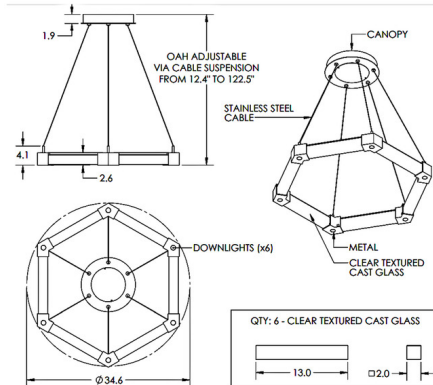

Description

The Axis Hexagonal Ring Chandelier is an eye catching piece for your interior space. The hexagon shaped hand polished metalwork is complemented with thick artisan cast glass from excess materials from Hammerton's glassblowing, creating the unique characteristics of this luxury light that will dramatically refract light in surprising ways.

Shown in gilded brass / clear cast

Specifications

COLOR	Clear Cast
BODY FINISH	Gilded Brass
WATTAGE	48W
DIMMER	Low Voltage Electronic
DIMENSIONS	34.6"W x 4.1"H
INTEGRATED LED MODULE	15 x LED/3.2W/120V LED
COUNTRY OF ORIGIN	United States

Technical Information

PRODUCT DIMENSIONS	Min/Max Adjustable Height: 12.4" - 122.5"
COLOR RENDERING	93 CRI
LAMP COLOR	3000K

CLICK TO VIEW PRODUCT

Notes: