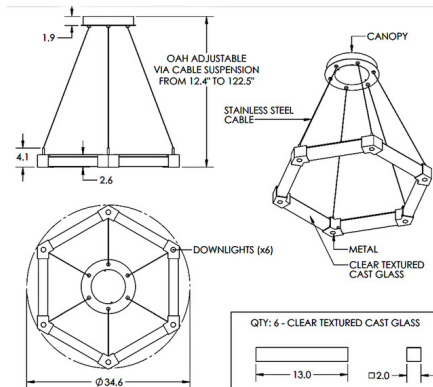

### Specifications

COLOR	Clear Cast
BODY FINISH	Gilded Brass
WATTAGE	48W
DIMMER	Low Voltage Electronic
DIMENSIONS	34.6"W x 4.1"H
INTEGRATED LED MODULE	15 x LED/3.2W/120V LED
COUNTRY OF ORIGIN	United States

### Technical Information

PRODUCT DIMENSIONS	Min/Max Adjustable Height: 12.4" - 122.5"
COLOR RENDERING	93 CRI
LAMP COLOR	3000K

CLICK TO VIEW PRODUCT

Notes: