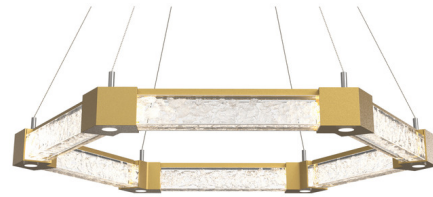

## Axis Hexagonal Ring Chandelier By Hammerton Studio

### Description

The Axis Hexagonal Ring Chandelier is an eye catching piece for your interior space. The hexagon shaped hand polished metalwork is complemented with thick artisan cast glass from excess materials from Hammerton's glassblowing, creating the unique characteristics of this luxury light that will dramatically refract light in surprising ways.

Shown in gilded brass / clear cast

### Specifications

COLOR	Clear Cast
BODY FINISH	Gilded Brass
WATTAGE	48W
DIMMER	Low Voltage Electronic
DIMENSIONS	34.6"W x 4.1"H
INTEGRATED LED MODULE	15 x LED/3.2W/120V LED
COUNTRY OF ORIGIN	United States