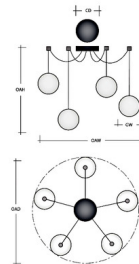

CLICK TO VIEW PRODUCT

Notes: