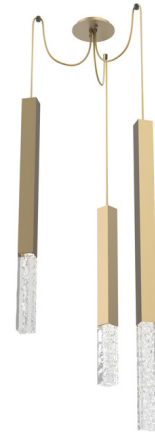

Lightology

lightology.com
866-954-4489
05-16-26

Project: _____
Company: _____
Location: _____ Fixture Type: _____
SPEC #: **HMR1364124**
Approved On: _____ Approved By: _____

Axis XL Swag Multi Light Pendant By Hammerton Studio

Description

The Axis XL Swag Multi Light Pendant is an eye catching piece for your interior space. The round, hand polished canopy is complemented with thick artisan cast glass from excess materials from Hammerton's glassblowing, creating the unique characteristics of this luxury light that will dramatically refract light in surprising ways. Note: A hook for each pendant allows you to create your own unique look.

Specifications

COLOR . . . . . Clear Cast
BODY FINISH . . . . . Gilded Brass
WATTAGE 16W
DIMMER . . . . . Low Voltage Electronic
DIMENSIONS . . . . . 11"W x 41.2"H
INTEGRATED LED MODULE . . . . . 3 x LED/5.33W/120V LED
COUNTRY OF ORIGIN . . . . . United States

Technical Information

PRODUCT DIMENSIONS . . . . . Adjustable Cable Lengths: 120"
COLOR RENDERING . . . . . 93 CRI
LAMP COLOR 3000K
LUMENS/WATT 236.59
LUMINOUS FLUX . . . . . 1261 lumens

Shown in gilded brass / clear cast