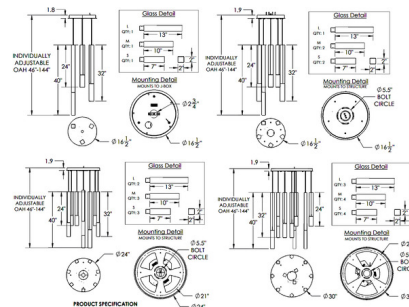

Specifications

COLOR Clear Cast
 BODY FINISH Matte Black
 WATTAGE 16W
 DIMMER Low Voltage Electronic
 DIMENSIONS 16.5"W x 40"H
 INTEGRATED LED MODULE 3 x LED/5.33W/120V LED
 COUNTRY OF ORIGIN United States

Technical Information

PRODUCT DIMENSIONS Min/Max Adjustable Height: 46" - 144"
 COLOR RENDERING 93 CRI
 LAMP COLOR 3000K
 LUMENS/WATT 236.59
 LUMINOUS FLUX 1261 lumens

Shown in matte black / clear cast

CLICK TO VIEW PRODUCT