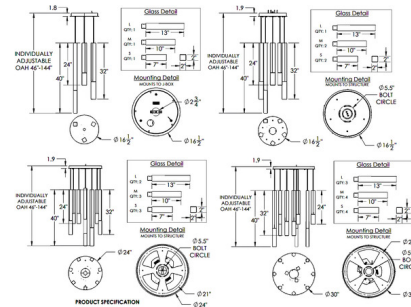

Description

The Axis XL Round Multi Light Pendant is an eye catching piece for your interior space. The round, hand polished canopy is complemented with thick artisan cast glass from excess materials from Hammerton's glassblowing, creating the unique characteristics of this luxury light that will dramatically refract light in surprising ways. Cables are adjustable during installation to create your own unique look. Note: Due to the weight of the 8 light and 11 light fixtures, additional ceiling support is required.

Specifications

COLOR Clear Cast
 BODY FINISH Matte Black
 WATTAGE 16W
 DIMMER Low Voltage Electronic
 DIMENSIONS 16.5"W x 40"H
 INTEGRATED LED MODULE 3 x LED/5.33W/120V LED
 COUNTRY OF ORIGIN United States

Technical Information

PRODUCT DIMENSIONS Min/Max Adjustable Height: 46" - 144"
 COLOR RENDERING 93 CRI
 LAMP COLOR 3000K
 LUMENS/WATT 236.59
 LUMINOUS FLUX 1261 lumens

Shown in matte black / clear cast

CLICK TO VIEW PRODUCT