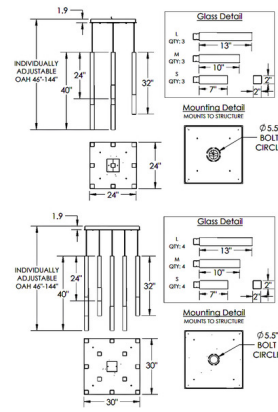

Description

The Axis XL Square Multi Light Pendant is an eye catching piece for your interior space. The square hand polished canopy is complemented with thick artisan cast glass from excess materials from Hammerton's glassblowing, creating the unique characteristics of this luxury light that will dramatically refract light in surprising ways. Cables are adjustable during installation to create your own unique look. Note: Due to the weight of this fixture, additional ceiling support is required.

Specifications

COLOR Clear Cast
 BODY FINISH Matte Black
 WATTAGE 47W
 DIMMER Low Voltage Electronic
 DIMENSIONS 24"W x 40"H
 INTEGRATED LED MODULE 9 x LED/5.22W/120V LED
 COUNTRY OF ORIGIN United States

Technical Information

PRODUCT DIMENSIONS Min/Max Adjustable Height: 46" - 144"
 COLOR RENDERING 93 CRI
 LAMP COLOR 3000K
 LUMENS/WATT 724.52
 LUMINOUS FLUX 3782 lumens

Shown in matte black / clear cast

CLICK TO VIEW PRODUCT