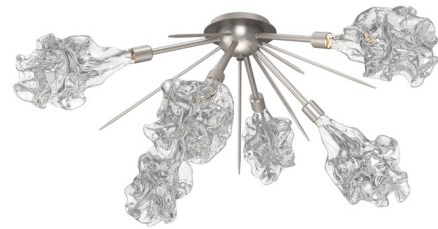

Lightology

lightology.com
866-954-4489
04-22-26

Project: _____
Company: _____
Location: _____ Fixture Type: _____
SPEC #: **HMR1364300**
Approved On: _____ Approved By: _____

Blossom Starburst Ceiling Flush Light

By Hammerton Studio

Description

The Blossom Starburst Ceiling Flush Light is a whimsical sputnik aesthetic that exudes midcentury modern sophistication. Blossoms of LED lit hand blown glass, that are meticulously crafted by Hammerton artisans, takes place of a traditional bulb and unfolds with striking illumination across your room.

Specifications

COLOR	Clear
BODY FINISH	Beige Silver
WATTAGE	15.5W
DIMMER	Low Voltage Electronic
DIMENSIONS	33.2"W x 14.2"H
INTEGRATED LED MODULE	6 x LED/2.58W/120V LED
COUNTRY OF ORIGIN	United States

Technical Information

COLOR RENDERING	93 CRI
LAMP COLOR	3000K
LUMENS/WATT	542.25
LUMINOUS FLUX	1399 lumens

Shown in beige silver / clear