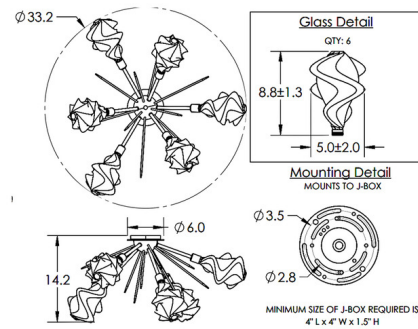

CLICK TO VIEW PRODUCT

Notes: