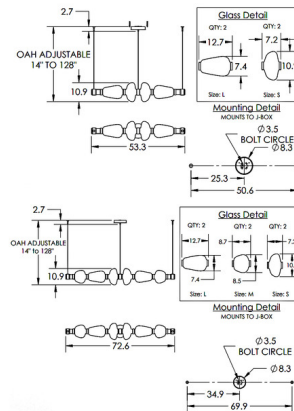

Specifications

COLOR Smoke
 BODY FINISH Beige Silver
 WATTAGE 49W
 DIMMER Low Voltage Electronic
 DIMENSIONS 53.3"L x 10.9"W x 10.9"H
 INTEGRATED LED MODULE 4 x LED/12.25W/120V LED
 COUNTRY OF ORIGIN United States

Technical Information

PRODUCT DIMENSIONS Min/Max Adjustable Height: 14" - 128"
 COLOR RENDERING 93 CRI
 LAMP COLOR 3000K
 LUMENS/WATT 400.00
 LUMINOUS FLUX 4900 lumens

Shown in beige silver / smoke

CLICK TO VIEW PRODUCT