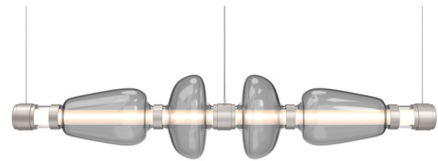

Description

The Bolla Mandrel Linear Chandelier brings a decorative beauty to your interior space. The smooth frame is complemented by alternating beads of artisan blown crystal glass, evoking the bold look of a modern design. A glass mandrel inner spine illuminates the center, casting warm shadows across your room.

Specifications

COLOR Smoke
 BODY FINISH Beige Silver
 WATTAGE 49W
 DIMMER Low Voltage Electronic
 DIMENSIONS 53.3"L x 10.9"W x 10.9"H
 INTEGRATED LED MODULE 4 x LED/12.25W/120V LED
 COUNTRY OF ORIGIN United States

Technical Information

PRODUCT DIMENSIONS Min/Max Adjustable Height: 14" - 128"
 COLOR RENDERING 93 CRI
 LAMP COLOR 3000K
 LUMENS/WATT 400.00
 LUMINOUS FLUX 4900 lumens

Shown in beige silver / smoke

CLICK TO VIEW PRODUCT