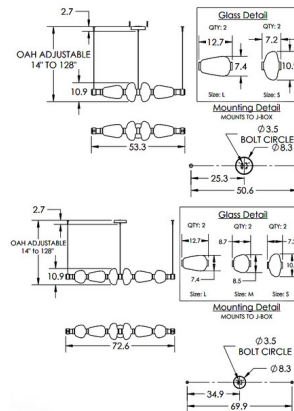

Specifications

COLOR	Smoke
BODY FINISH	Beige Silver
WATTAGE	49W
DIMMER	Low Voltage Electronic
DIMENSIONS	53.3"L x 10.9"W x 10.9"H
INTEGRATED LED MODULE	4 x LED/12.25W/120V LED
COUNTRY OF ORIGIN	United States

Technical Information

PRODUCT DIMENSIONS	Min/Max Adjustable Height: 14" - 128"
COLOR RENDERING	93 CRI
LAMP COLOR	3000K
LUMENS/WATT	400.00
LUMINOUS FLUX	4900 lumens

Shown in beige silver / smoke

CLICK TO VIEW PRODUCT