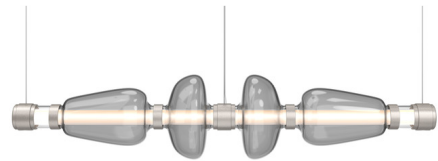

Description

The Bolla Mandrel Linear Chandelier brings a decorative beauty to your interior space. The smooth frame is complemented by alternating beads of artisan blown crystal glass, evoking the bold look of a modern design. A glass mandrel inner spine illuminates the center, casting warm shadows across your room.

Specifications

COLOR	Smoke
BODY FINISH	Beige Silver
WATTAGE	49W
DIMMER	Low Voltage Electronic
DIMENSIONS	53.3"L x 10.9"W x 10.9"H
INTEGRATED LED MODULE	4 x LED/12.25W/120V LED
COUNTRY OF ORIGIN	United States

Technical Information

PRODUCT DIMENSIONS	Min/Max Adjustable Height: 14" - 128"
COLOR RENDERING	93 CRI
LAMP COLOR	3000K
LUMENS/WATT	400.00
LUMINOUS FLUX	4900 lumens

Shown in beige silver / smoke

CLICK TO VIEW PRODUCT