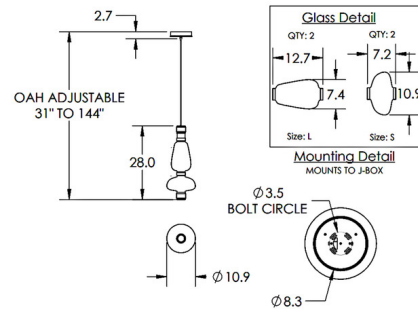

Specifications

COLOR	Smoke
BODY FINISH	Flat Bronze
WATTAGE	24.5W
DIMMER	Low Voltage Electronic
DIMENSIONS	12.7"W x 28"H
INTEGRATED LED MODULE	4 x LED/6.13W/120V LED
COUNTRY OF ORIGIN	US Minor Outlying Islands

Technical Information

PRODUCT DIMENSIONS	Min/Max Adjustable Height: 31" - 144"
COLOR RENDERING	93 CRI
LAMP COLOR	3000K
LUMENS/WATT	396.41
LUMINOUS FLUX	2430 lumens

Shown in flat bronze / smoke

CLICK TO VIEW PRODUCT