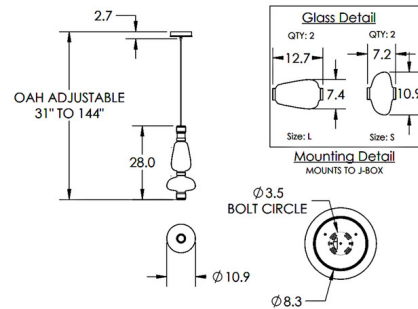

Specifications

COLOR Smoke
 BODY FINISH Flat Bronze
 WATTAGE 24.5W
 DIMMER Low Voltage Electronic
 DIMENSIONS 12.7"W x 28"H
 INTEGRATED LED MODULE 4 x LED/6.13W/120V LED
 COUNTRY OF ORIGIN US Minor Outlying Islands

Technical Information

PRODUCT DIMENSIONS Min/Max Adjustable Height: 31" - 144"
 COLOR RENDERING 93 CRI
 LAMP COLOR 3000K
 LUMENS/WATT 396.41
 LUMINOUS FLUX 2430 lumens

Shown in flat bronze / smoke

CLICK TO VIEW PRODUCT