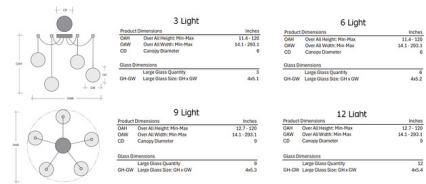

Shown in travertine / gilded brass / smoke

Specifications

COLOR Smoke
BODY FINISH Travertine / Gilded Brass
WATTAGE 16W
DIMMER Low Voltage Electronic
DIMENSIONS 14.1"W x 11.4"H
INTEGRATED LED MODULE 3 x LED/5.33W/120V LED
COUNTRY OF ORIGIN United States

Technical Information

PRODUCT DIMENSIONS Adjustable Cable Lengths: 120"
COLOR RENDERING 93 CRI
LAMP COLOR 3000K
LUMENS/WATT 236.59
LUMINOUS FLUX 1261 lumens

CLICK TO VIEW PRODUCT

Notes: