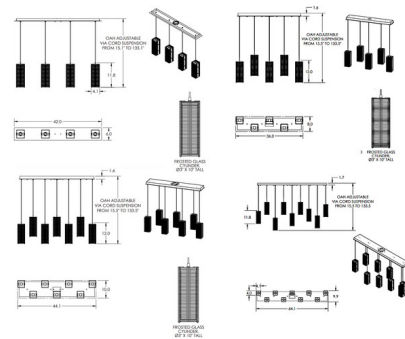

Description

The Downtown Mesh Linear Multi Light Pendant brings a rugged, yet chic look to your interior space. The coarse, woven urban mesh body surrounds a glass diffuser, that casts warm shadows across your room. Cables are adjustable during installation to create your own unique look. Note: Due to the weight of the 7 Light fixture, additional ceiling support is required.

Specifications

COLOR Frosted
BODY FINISH Beige Silver
WATTAGE 36W
DIMMER Standard 120V
DIMENSIONS 42"L x 6"W x 11.8"H
BULB NOT INCLUDED 4 x B11/Medium (E26)/9W/120V LED
OTHER BULB OPTIONS B11/Medium (E26)/60W/120V Incandescent
COUNTRY OF ORIGIN United States

Technical Information

PRODUCT DIMENSIONS Adjustable Cable Lengths: 120"

Notes:

Shown in beige silver / frosted

CLICK TO VIEW PRODUCT