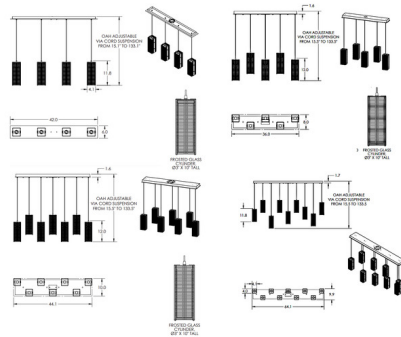

### Description

The Downtown Mesh Linear Multi Light Pendant brings a rugged, yet chic look to your interior space. The coarse, woven urban mesh body surrounds a glass diffuser, that casts warm shadows across your room. Cables are adjustable during installation to create your own unique look. Note: Due to the weight of the 7 Light fixture, additional ceiling support is required.

### Specifications

COLOR . . . . . Frosted  
BODY FINISH . . . . . Beige Silver  
WATTAGE . . . . . 36W  
DIMMER . . . . . Standard 120V  
DIMENSIONS . . . . . 42"L x 6"W x 11.8"H  
BULB NOT INCLUDED . . . . . 4 x B11/Medium (E26)/9W/120V LED  
OTHER BULB OPTIONS . . . . . B11/Medium (E26)/60W/120V Incandescent  
COUNTRY OF ORIGIN . . . . . United States

### Technical Information

PRODUCT DIMENSIONS . . . . . Adjustable Cable Lengths: 120"

Notes:

Shown in beige silver / frosted

CLICK TO VIEW PRODUCT