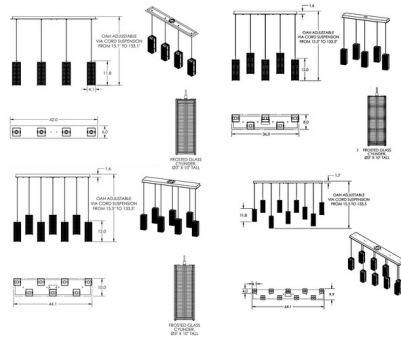

Description

The Downtown Mesh LED Linear Multi Light Pendant brings a rugged, yet chic look to your interior space. The coarse, woven urban mesh body surrounds a glass diffuser, that casts warm shadows across your room. Cables are adjustable during installation to create your own unique look. Note: Due to the weight of the 7 Light fixture, additional ceiling support is required.

Specifications

COLOR Frosted
 BODY FINISH Beige Silver
 WATTAGE 20.8W
 DIMMER Low Voltage Electronic
 DIMENSIONS 42"L x 11.8"W x 6"H
 INTEGRATED LED MODULE 4 x LED/5.2W/120V LED
 COUNTRY OF ORIGIN United States

Technical Information

PRODUCT DIMENSIONS Adjustable Cable Lengths: 120"
 COLOR RENDERING 93 CRI
 LAMP COLOR 3000K
 LUMENS/WATT 262.50
 LUMINOUS FLUX 1365 lumens

Shown in beige silver / frosted

CLICK TO VIEW PRODUCT