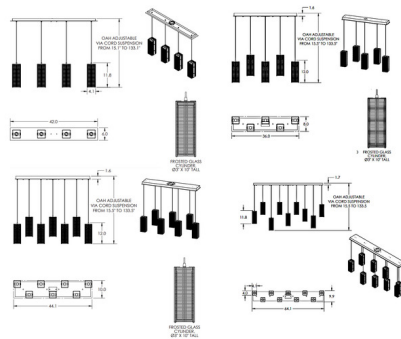

Description

The Downtown Mesh LED Linear Multi Light Pendant brings a rugged, yet chic look to your interior space. The coarse, woven urban mesh body surrounds a glass diffuser, that casts warm shadows across your room. Cables are adjustable during installation to create your own unique look. Note: Due to the weight of the 7 Light fixture, additional ceiling support is required.

Specifications

COLOR Frosted
 BODY FINISH Beige Silver
 WATTAGE 20.8W
 DIMMER Low Voltage Electronic
 DIMENSIONS 42"L x 11.8"W x 6"H
 INTEGRATED LED MODULE 4 x LED/5.2W/120V LED
 COUNTRY OF ORIGIN United States

Technical Information

PRODUCT DIMENSIONS Adjustable Cable Lengths: 120"
 COLOR RENDERING 93 CRI
 LAMP COLOR 3000K
 LUMENS/WATT 262.50
 LUMINOUS FLUX 1365 lumens

Shown in beige silver / frosted

CLICK TO VIEW PRODUCT