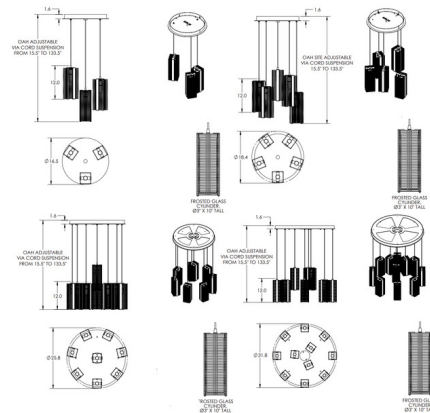

Description

The Downtown Mesh Glass Round Multi Light Pendant brings a rugged, yet chic look to your interior space. The coarse, woven urban mesh body surrounds a glass diffuser, that casts warm shadows across your room. Cables are adjustable during installation to create your own unique look. Note: Due to the weight of the 11 Light fixture, additional ceiling support is required.

Specifications

COLOR Frosted
 BODY FINISH Beige Silver
 WATTAGE 16W
 DIMMER Low Voltage Electronic
 DIMENSIONS 18.4"W x 12"H
 INTEGRATED LED MODULE 3 x LED/5.33W/120V LED
 COUNTRY OF ORIGIN United States

Technical Information

PRODUCT DIMENSIONS Adjustable Cable Lengths: 120"
 COLOR RENDERING 93 CRI
 LAMP COLOR 3000K
 LUMENS/WATT 192.31
 LUMINOUS FLUX 1025 lumens

Shown in beige silver / frosted

CLICK TO VIEW PRODUCT