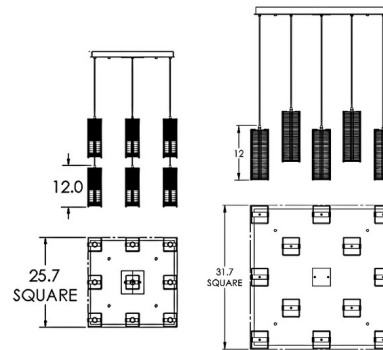

Specifications

COLOR Frosted
BODY FINISH Beige Silver
WATTAGE 47W
DIMMER Low Voltage Electronic
DIMENSIONS 25.7"W x 12"H x 25.7"D
INTEGRATED LED MODULE 9 x LED/5.22W/120V LED
COUNTRY OF ORIGIN United States

Technical Information

PRODUCT DIMENSIONS Adjustable Cable Lengths: 120"
COLOR RENDERING 93 CRI
LAMP COLOR 3000K
LUMENS/WATT 590.04
LUMINOUS FLUX 3080 lumens

Shown in beige silver / frosted

CLICK TO VIEW PRODUCT