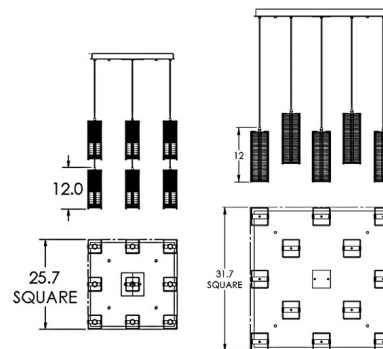

Specifications

COLOR Frosted
BODY FINISH Beige Silver
WATTAGE 47W
DIMMER Low Voltage Electronic
DIMENSIONS 25.7"W x 12"H x 25.7"D
INTEGRATED LED MODULE 9 x LED/5.22W/120V LED
COUNTRY OF ORIGIN United States

Technical Information

PRODUCT DIMENSIONS Adjustable Cable Lengths: 120"
COLOR RENDERING 93 CRI
LAMP COLOR 3000K
LUMENS/WATT 590.04
LUMINOUS FLUX 3080 lumens

Shown in beige silver / frosted

CLICK TO VIEW PRODUCT