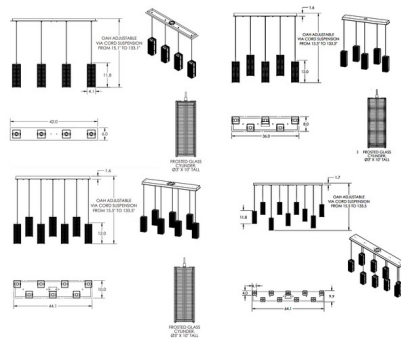

CLICK TO VIEW PRODUCT